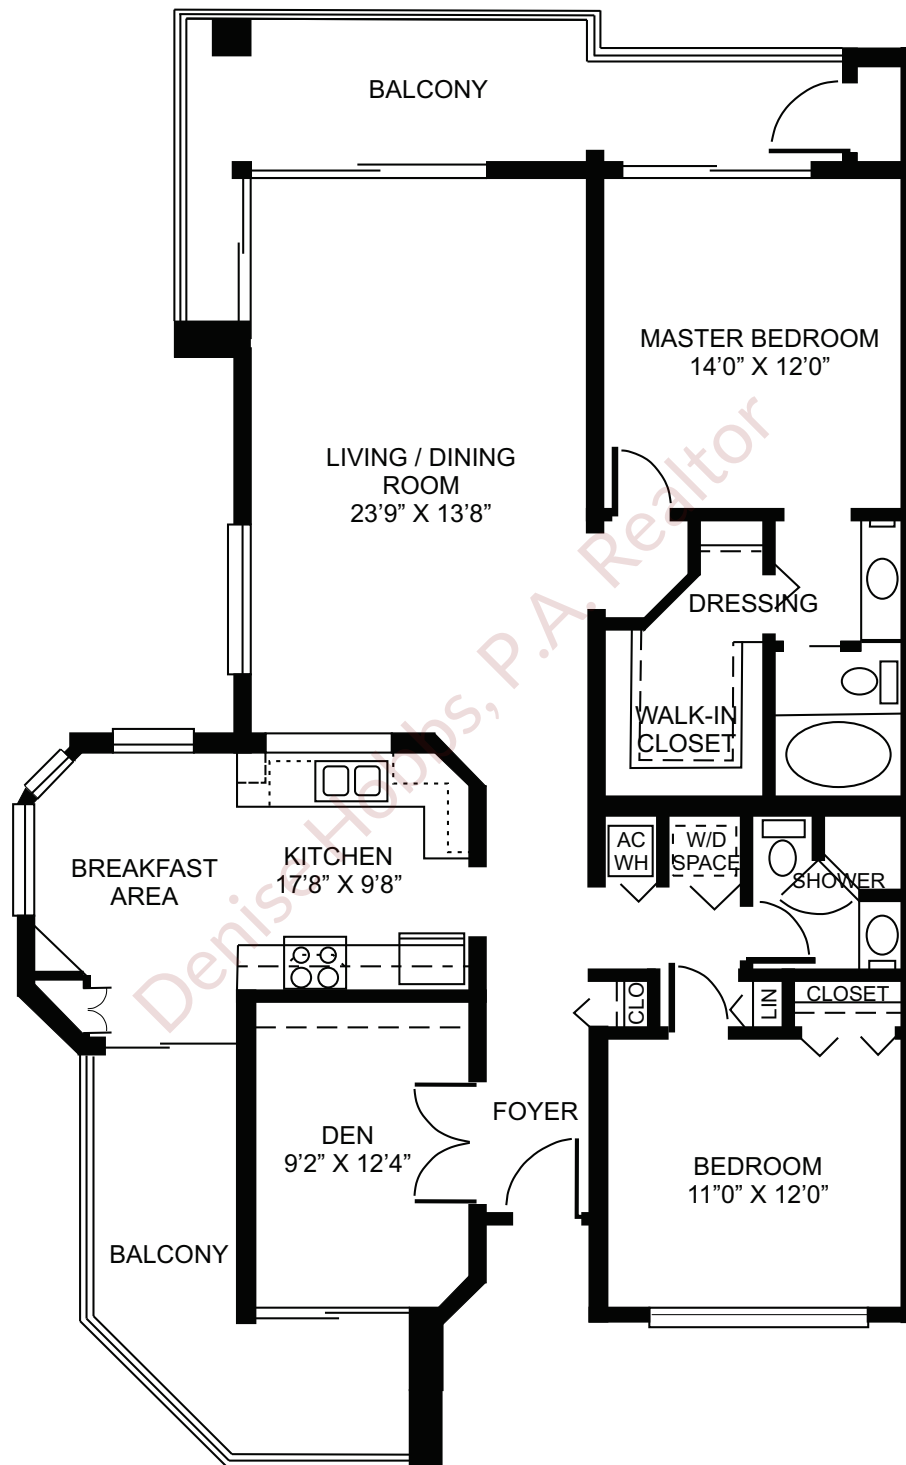

# FLOOR PLAN "AMELIA"

## WINDWARDS & BEACHWALKER

2 BEDROOM. 2 BATH. DEN ON LEFT

1,300 SQUARE FEET APPROX. AIR CONDITIONED

ALL DIMENSIONS ARE APPROXIMATE. FEATURE POSITIONS MAY VARY WITHIN THE LOCATION OF THE UNIT. THIS DRAWING IS FOR ILLUSTRATION PURPOSES ONLY AND IS NOT INTENDED TO BE A LEGALLY BINDING DOCUMENT.