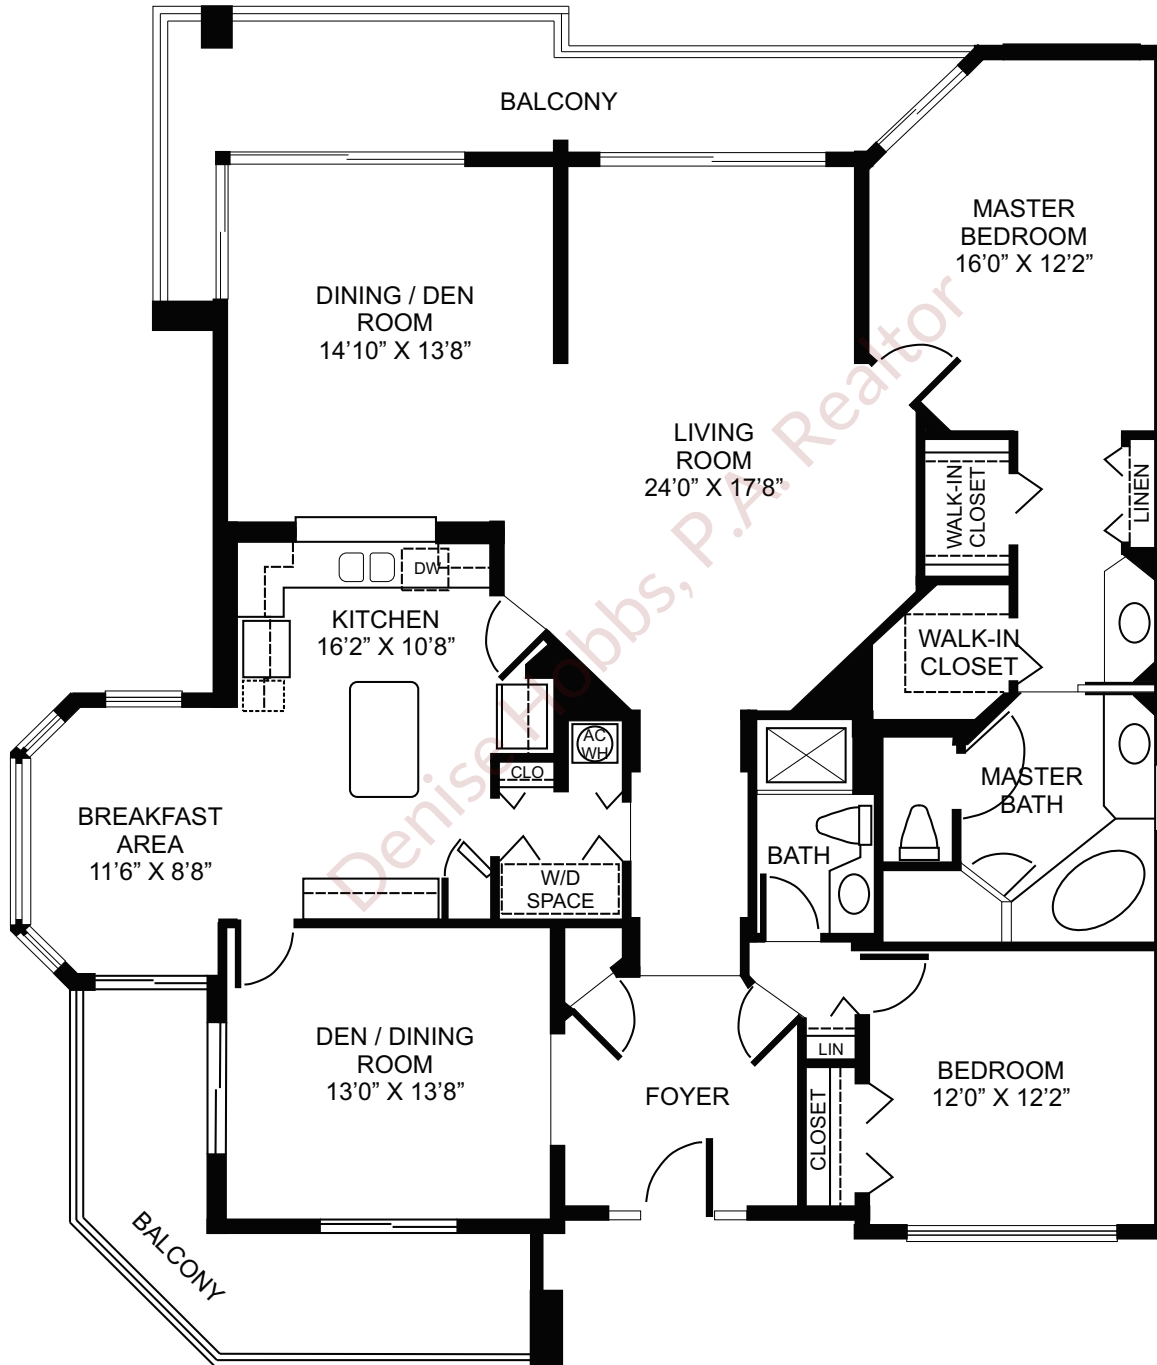

AMELIA PENTHOUSE

BAYWATCH AND CORAL POINTE

CORNER PENTHOUSE

TWO BEDROOM, DEN LEFT. TWO BATH

2,024 SQUARE FEET APPROX. AIR CONDITIONED

ALL DIMENSIONS ARE APPROXIMATE. FEATURE POSITIONS MAY VARY WITHIN THE LOCATION OF THE UNIT. THIS DRAWING IS FOR ILLUSTRATION PURPOSES ONLY AND IS NOT INTENDED TO BE A LEGALLY BINDING DOCUMENT.